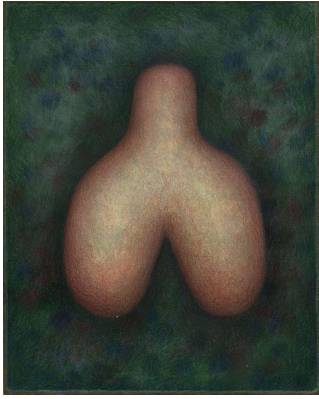

Nourish Life Anonymously: Ara Hao

projectgalleryv.com/ara-hao | projectgalleryv@gmail.com

	<p><i>Red with Green</i>, 2023. Colored pencil on paper. 14 x 16 inches (35.56 x 40.64 cm). \$3,000</p>
	<p><i>haha, who are you? (Renata Del Riego)</i>, 2020. Pigments on japanese paper mounted on masonite. 8 x 10 inches (20.32 x 25.4 cm) Not for sale</p>
	<p><i>Flag 0</i>, 2020. Water based ink and colored pencil on paper, mounted on masonite. 8 x 10 inches (20.32 x 25.4 cm). \$400</p>

Flag 6, 2020.

Water based ink and colored pencil on paper, mounted on masonite.

8 x 10 inches (20.32 x 25.4 cm).

\$400

Black Canopy, 2020.

Colored pencil and ballpoint pen on paper.

30 x 40 inches (76.2 x 101.6 cm).

Not for sale

Tomato (Chuck Roth), 2020.

Pigments on japanese paper mounted on masonite.

8 x 10 inches (20.32 x 25.4 cm).

Not for sale

Wheatfield (Oscar Hou), 2020.

Pigments on japanese paper mounted on masonite.

8 x 10 in (20.32 x 25.4 cm).

Not for sale

''' (Jessica Luo), 2020.
Pigments on japanese paper mounted on masonite.
8 x 10 inches (20.32 x 25.4 cm).
Not for sale

Areola, 2020.
Oil based ink on paper mounted on masonite.
8 x 10 in (20.32 x 25.4 cm).
Not for sale